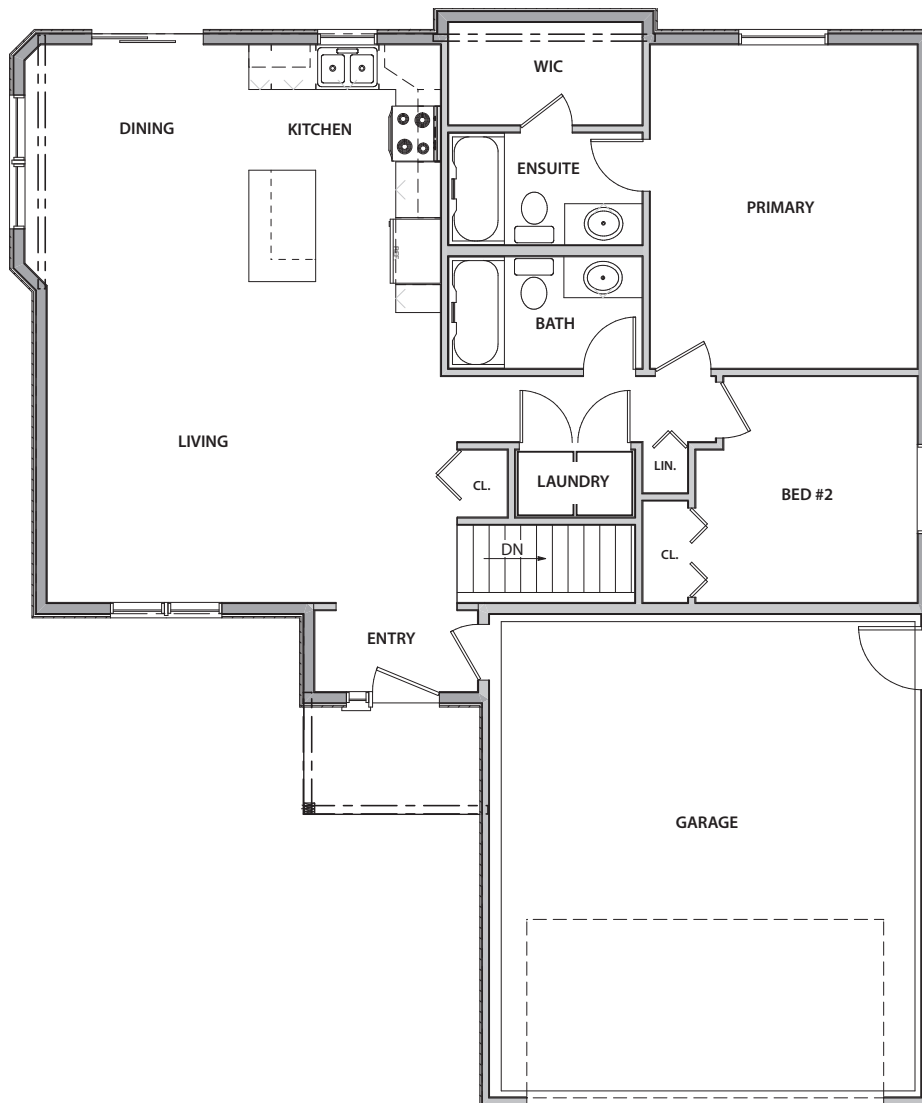

THE ANDRE

2 BEDROOMS | 2 BATHROOMS | 1092 SQ FT

FINISHED BASEMENT RENDERING

COMING SOON