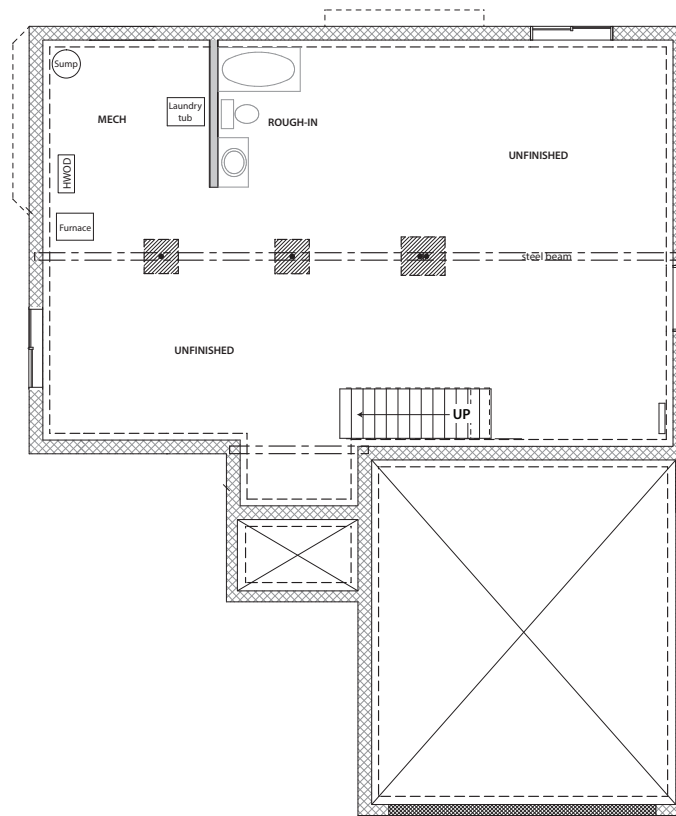

THE ANDRE

2 BEDROOMS | 2 BATHROOMS | 1092 SQ FT

FINISHED BASEMENT RENDERING

COMING SOON