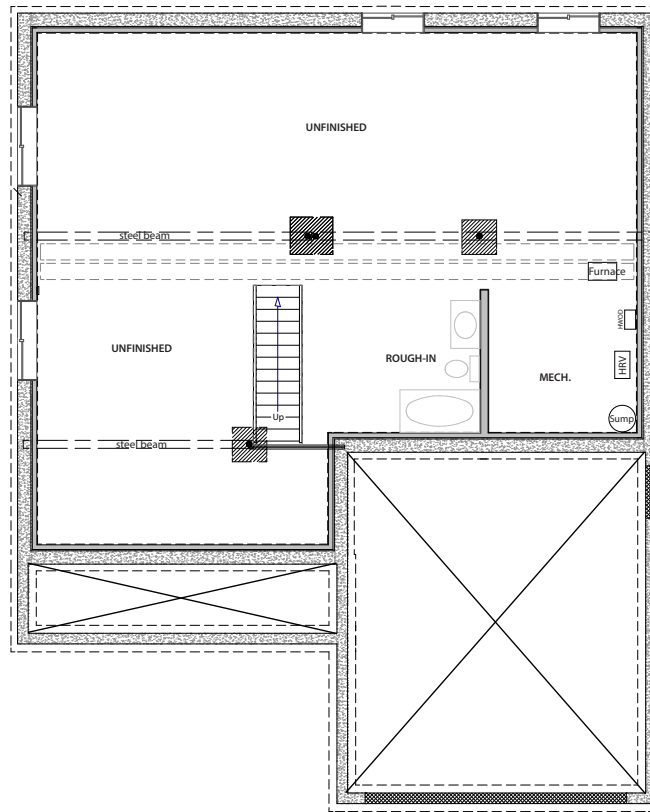

# THE GARNET

3 BEDROOMS | 2 BATHROOMS | 1240 SQ FT

FINISHED BASEMENT RENDERING

COMING SOON