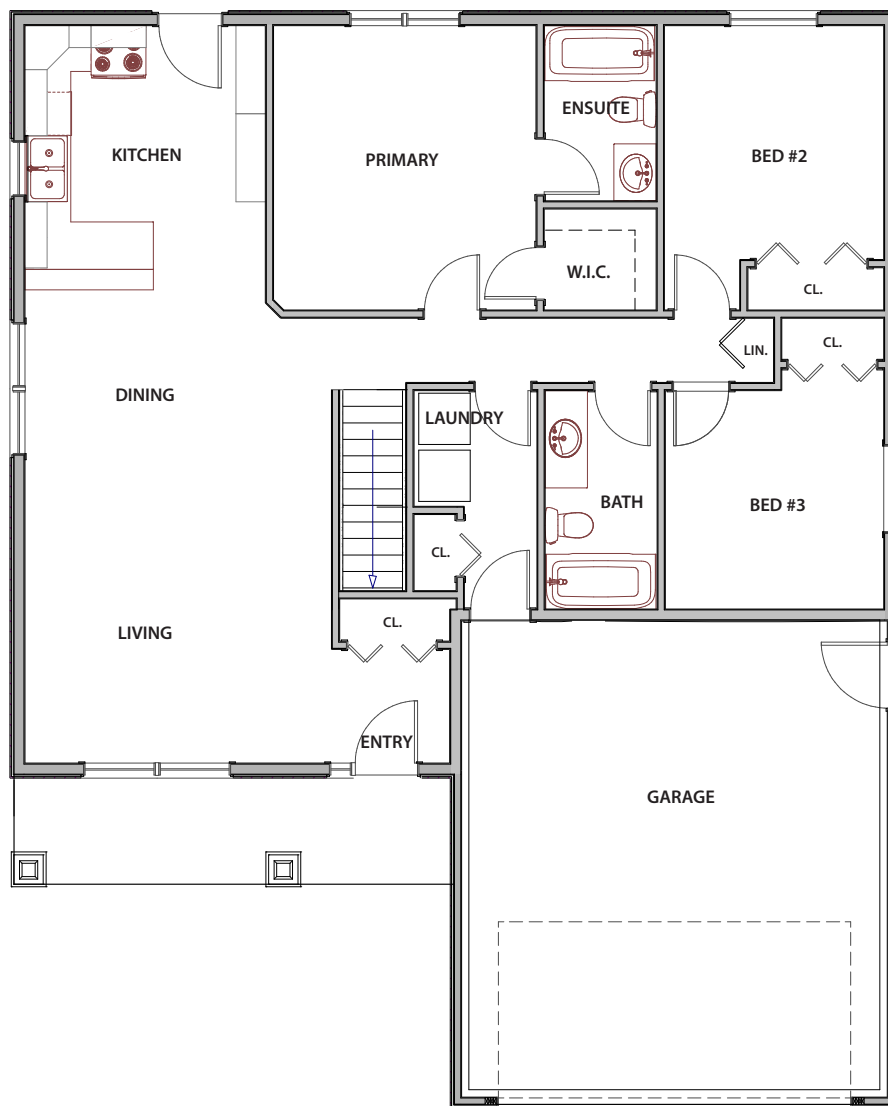

# THE GARNET

3 BEDROOMS | 2 BATHROOMS | 1240 SQ FT

FINISHED BASEMENT RENDERING

COMING SOON